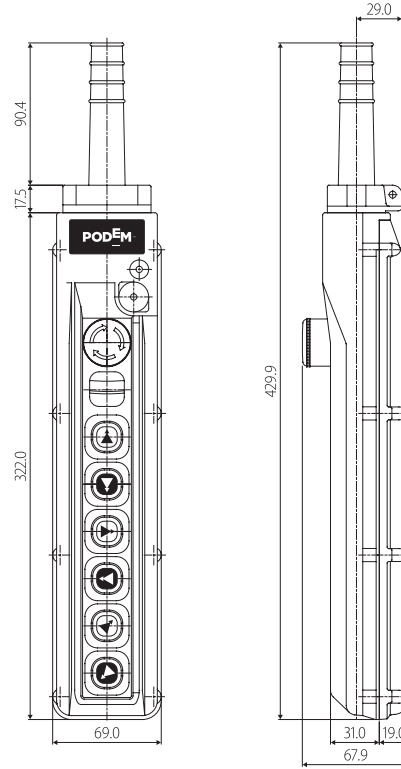

Pendant Control – HY Series

Podem's pendant controls cover wide field of light and medium duty control applications. They are very reliable, with ergonomic compact design and easy for handling and operation.

Application:

Cranes, hoists, power lifts of truck, electric lift and other moving equipments.

Advantages:

- Excellent price-quality level.
- Various push buttons pendant models (from 2 to 6 buttons plus optional accessories).
- Made of the ABS copolymer with an excellent mechanical intensity and electrical features.
- Light weight.
- Standard Emergency switch for cut OFF the operation power.
- Durable contact units, which provides to select frequently and reliably the controlling load. Two position contact unit has mechanical lock-up feature for additional safety.

HY-1026 SBBB